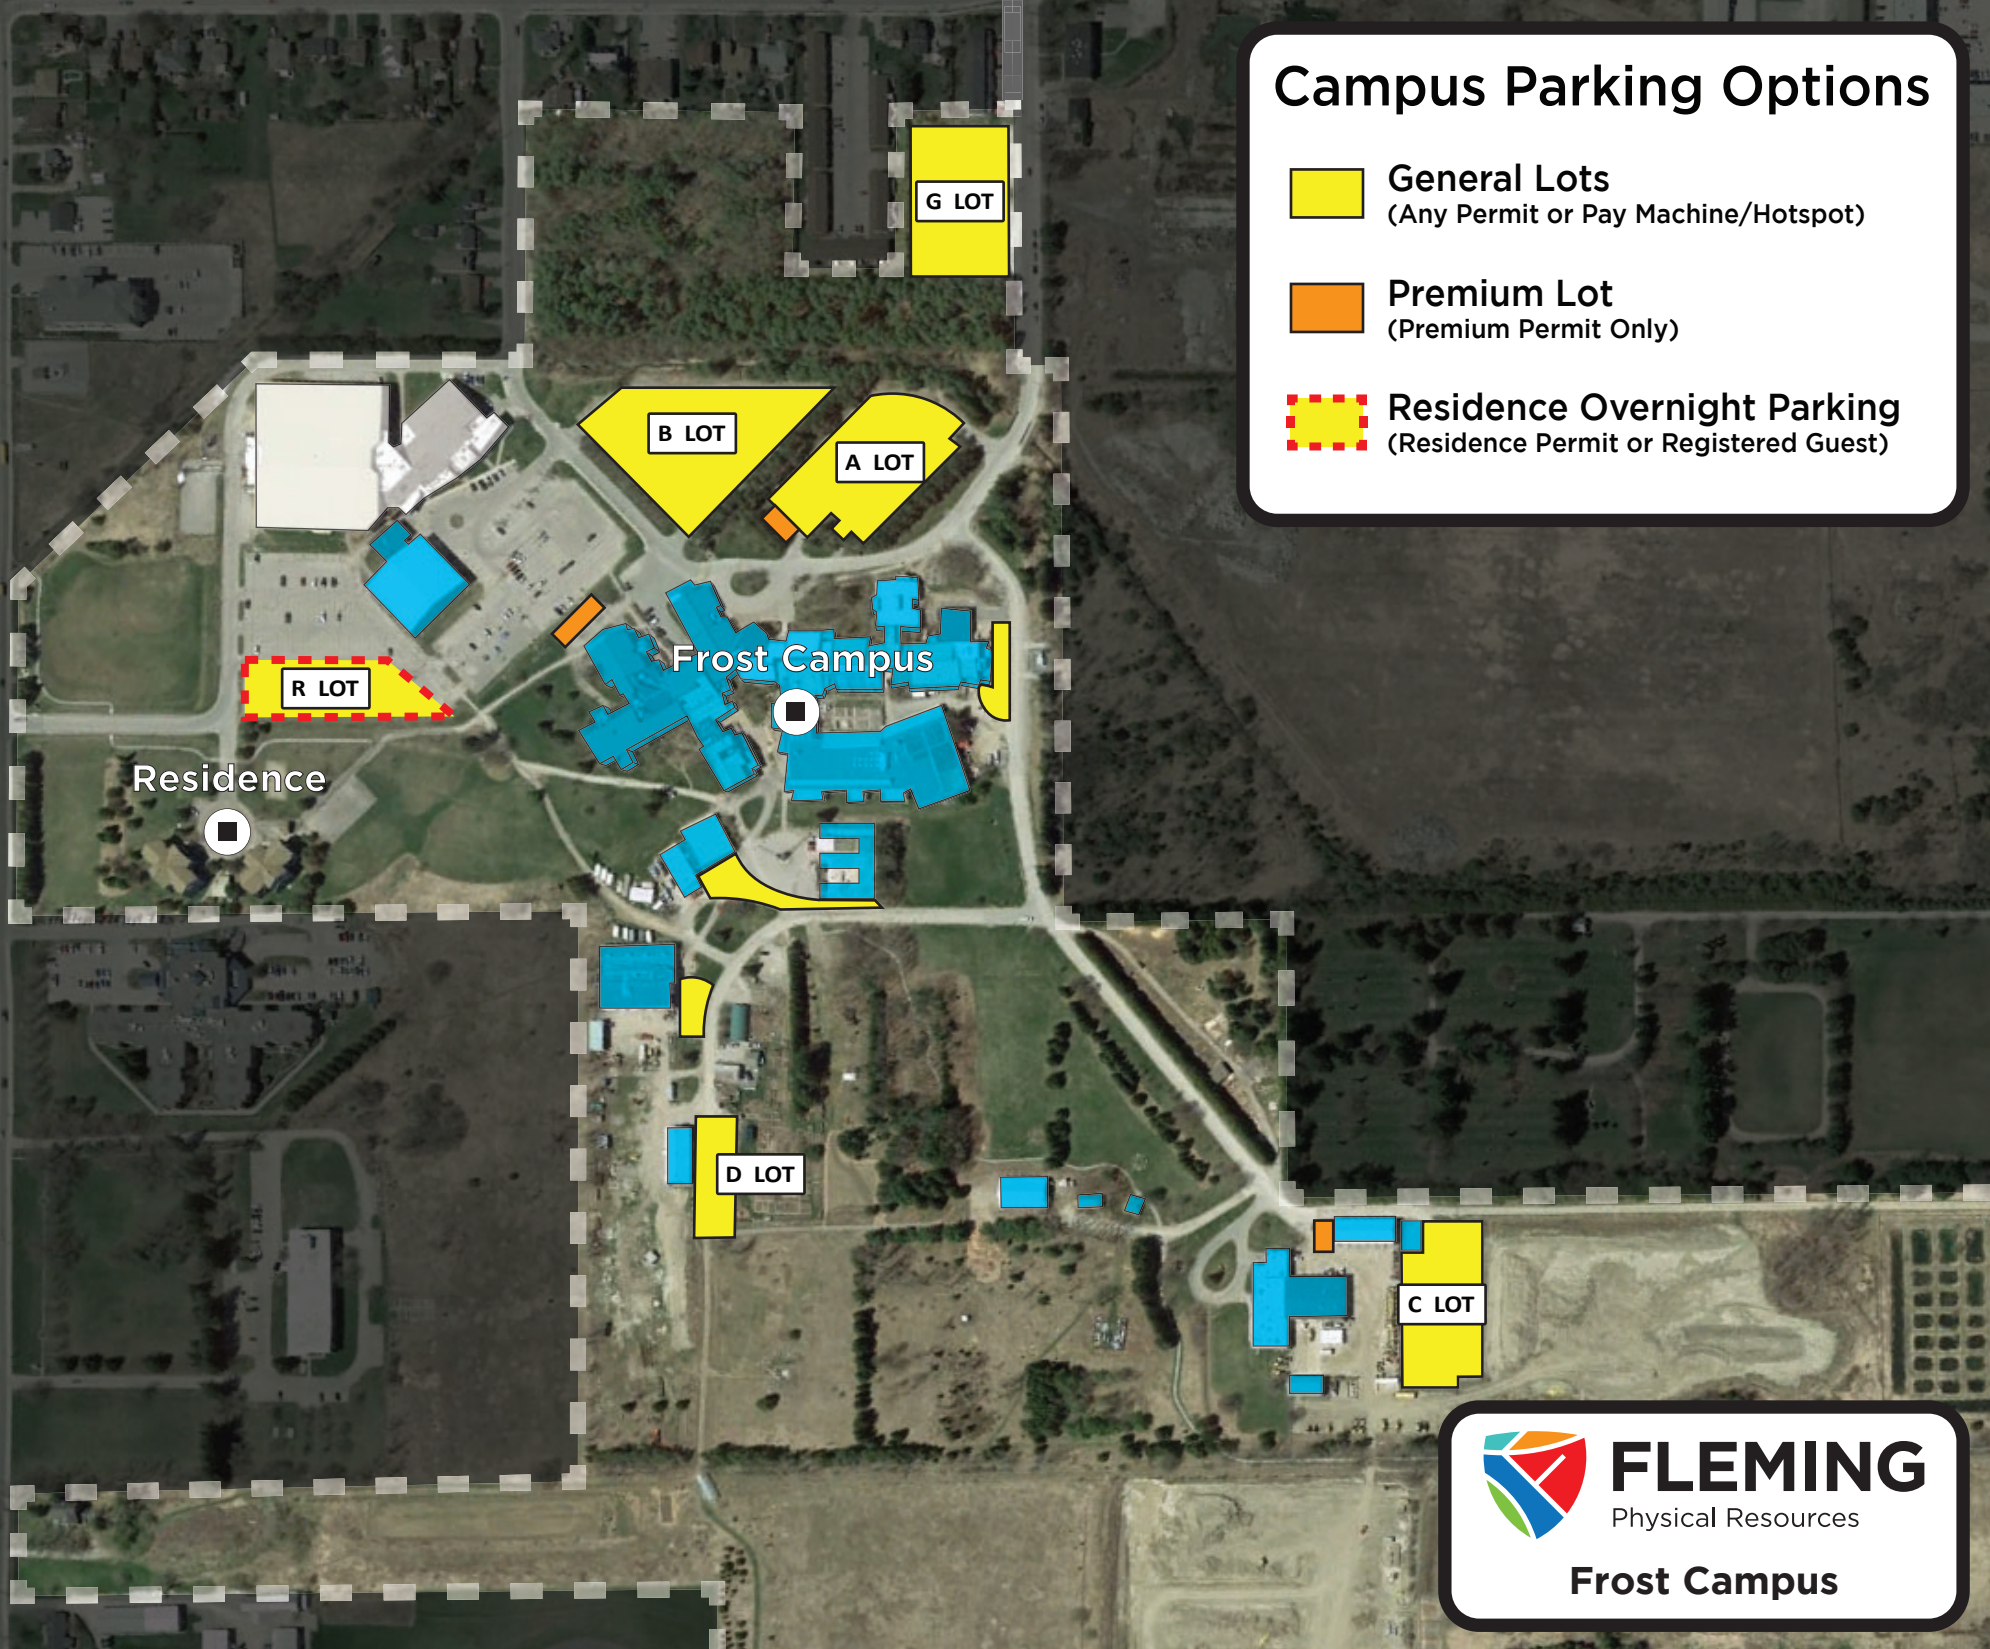

Campus Parking Options

 **General Lots**
(Any Permit or Pay Machine/Hotspot)

 **Premium Lot**
(Premium Permit Only)

 **Residence Overnight Parking**
(Residence Permit or Registered Guest)

FLEMING
Physical Resources
Frost Campus