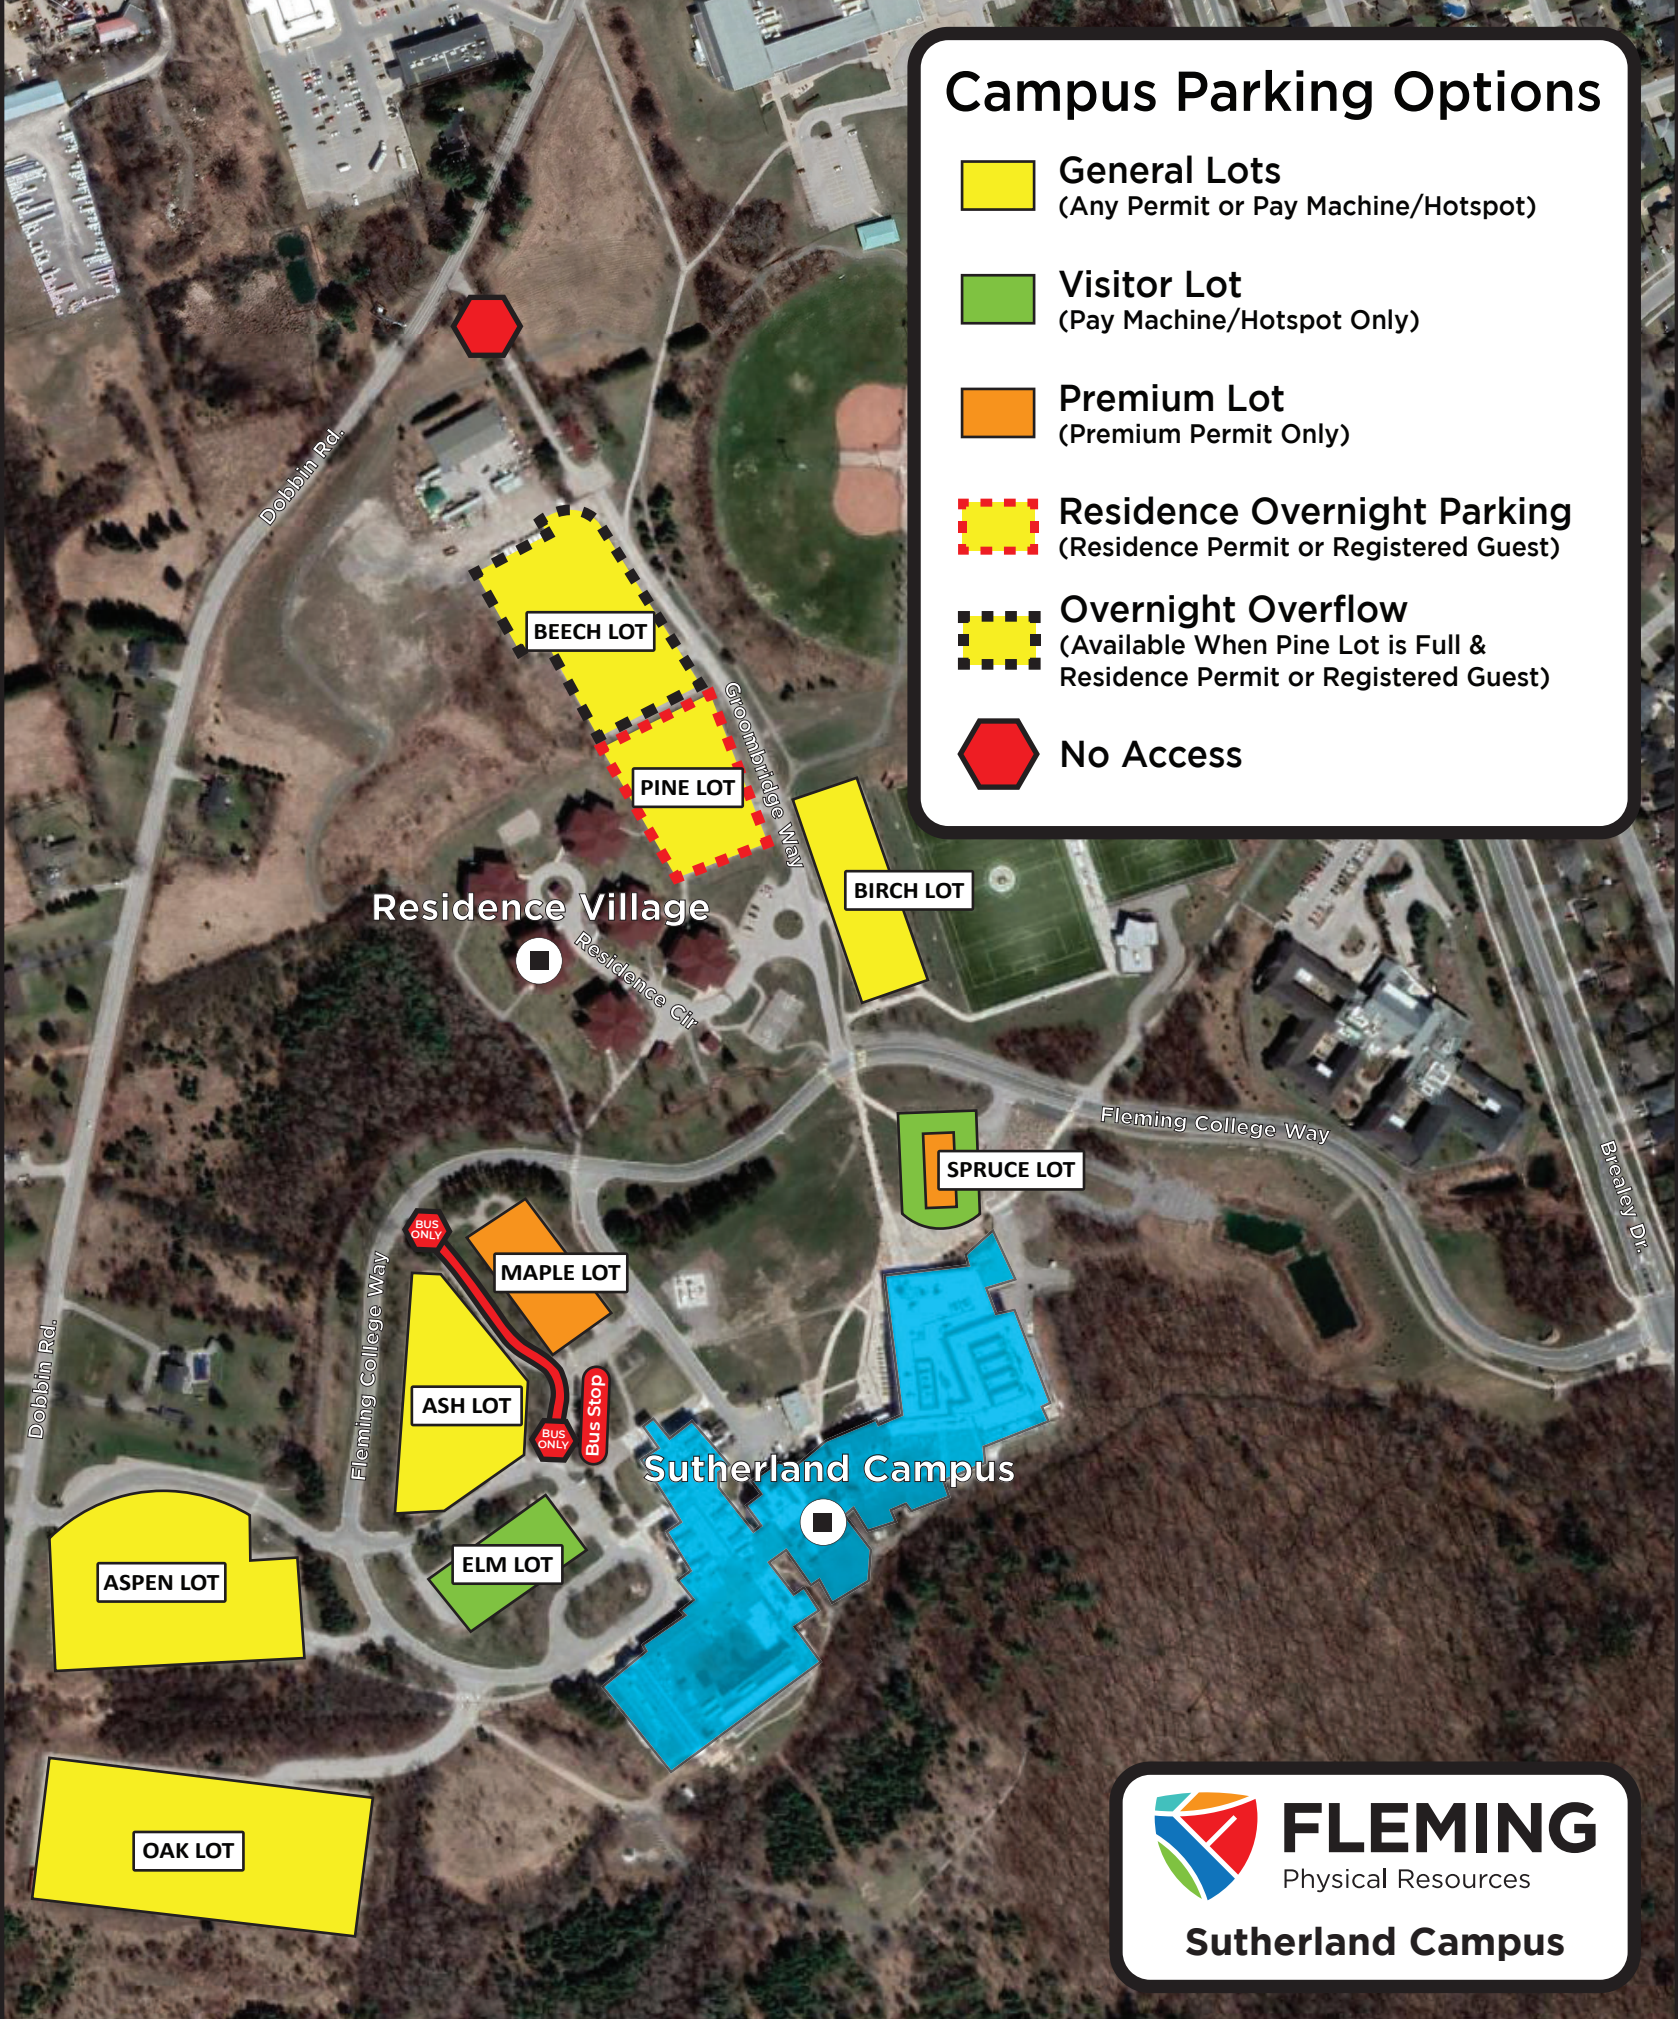

Campus Parking Options

 **General Lots**
(Any Permit or Pay Machine/Hotspot)

 **Visitor Lot**
(Pay Machine/Hotspot Only)

 **Premium Lot**
(Premium Permit Only)

 **Residence Overnight Parking**
(Residence Permit or Registered Guest)

 **Overnight Overflow**
(Available When Pine Lot is Full & Residence Permit or Registered Guest)

 **No Access**

FLEMING
Physical Resources

Sutherland Campus